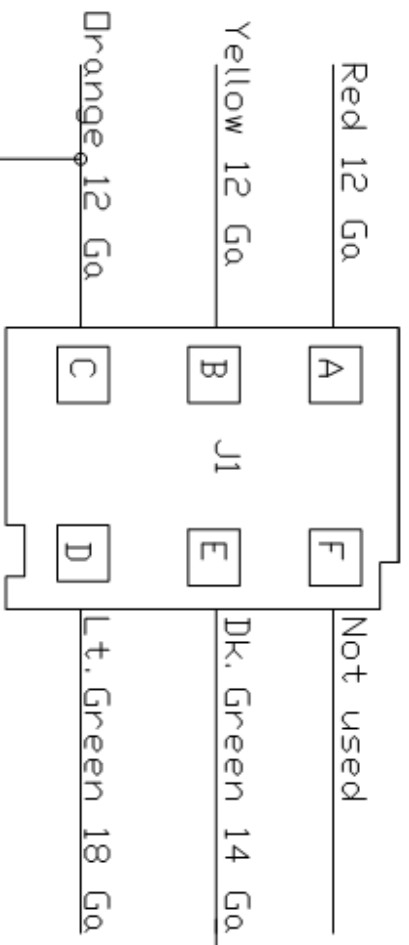

White  
Pn: 12110075  
Female

Black  
Pn: 12162229  
Female

- OPTION  
1. To B/U Lamps, Brown 14 Ga at right Kick Panel  
2. Park Brake Sw. LT.Green  
3. Customer Supplied Switch

Secure-Idle	
Chassis Make	Year
Impala	00/05
Title	
Impala	
Size	Dwg No.
A	01-0006 B