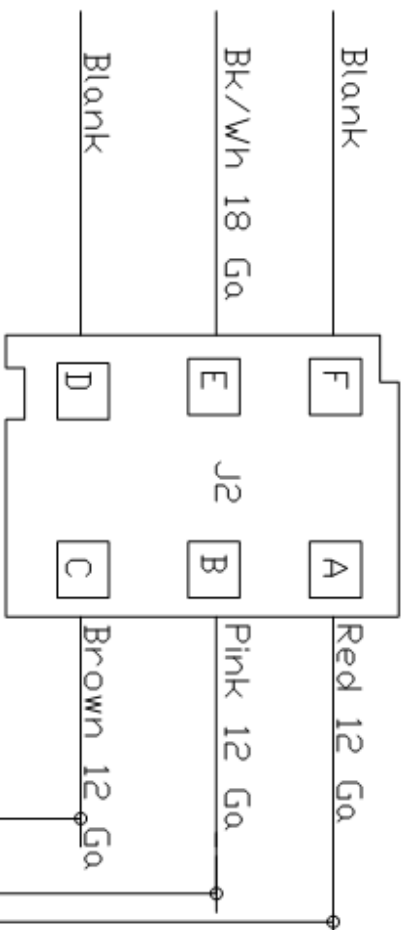

White  
Pn: 12110075  
Female

Black  
Pn: 12162229  
Female

- OPTION  
1. To B/U Lamps, Brown 14 Ga at right Kick Panel  
2. Park Brake Sw. LT.Green  
3. Customer Supplied Switch

Secure-Idle	
Chassis Make	Year
Impala	00/05
Title	
Impala	
Size	Dwg No.
A	01-0006 B