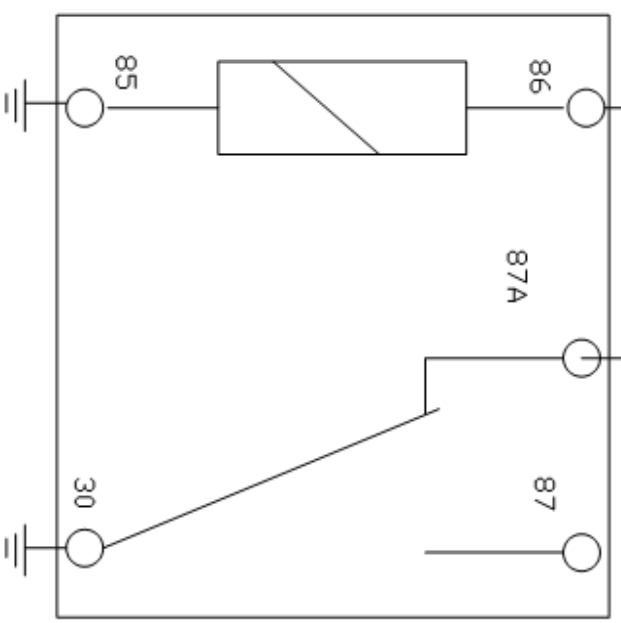

Yellow / Black blunt cut DEM wire at right kick panel

Brown Secure-Idle wire

Customer supplied relay

SECURE- IDLE

Chassis Make
Impala Police Pkg

Year
06/11

Title
Police Relay

Size A | DWG NO: 01-0066