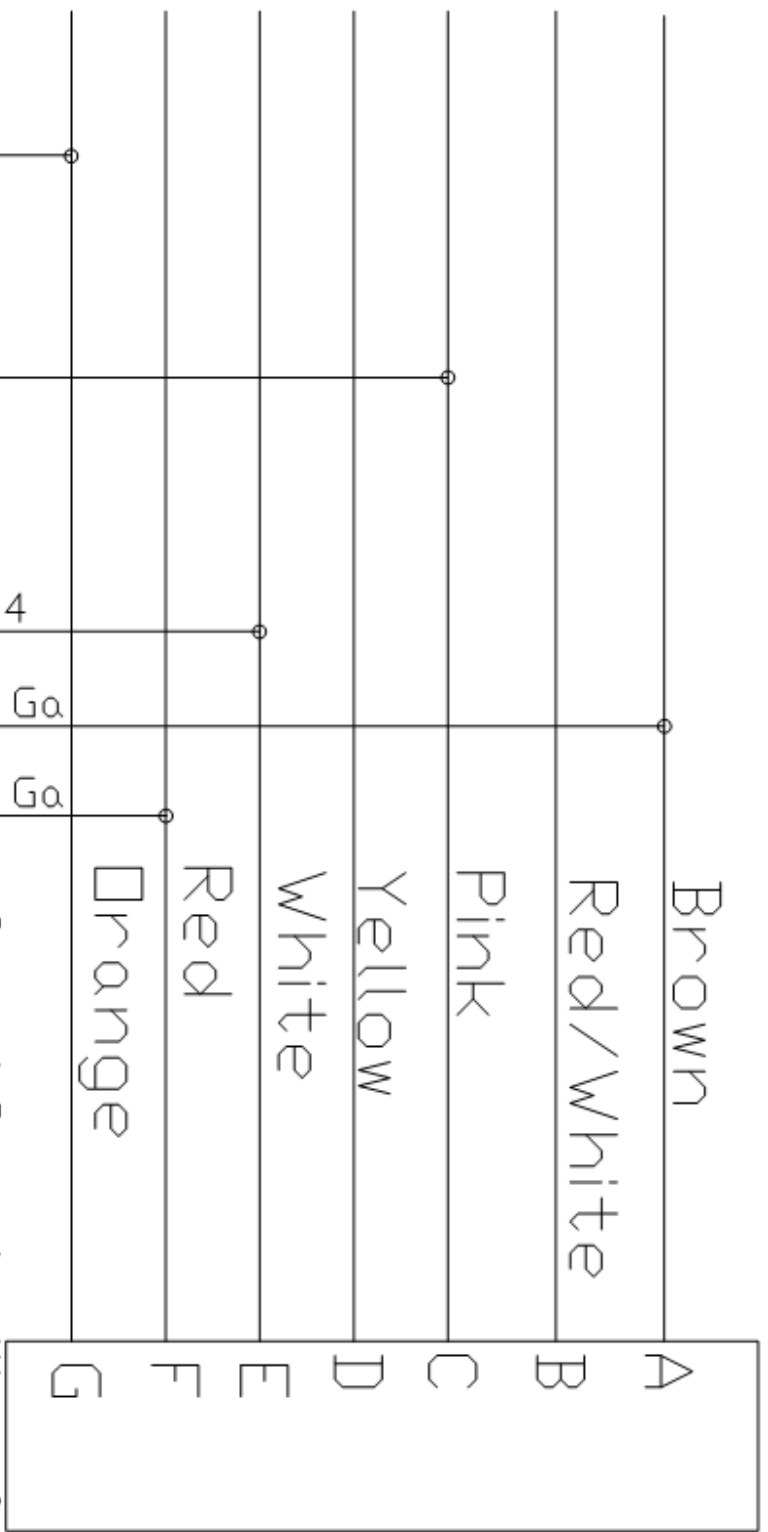

DEM Ignition Switch Connector

Connect Brown to either of these options

1. Brake Lt. Switch White
2. Back Up Lts Lt Green

CMHL Yellow (Must use Aux Relay) See 01-0080

Secure - Idle	
Chassis Make Chevrolet	Year 2008
Title Trail Blazer	
Size A	DWG NO: 01-0079