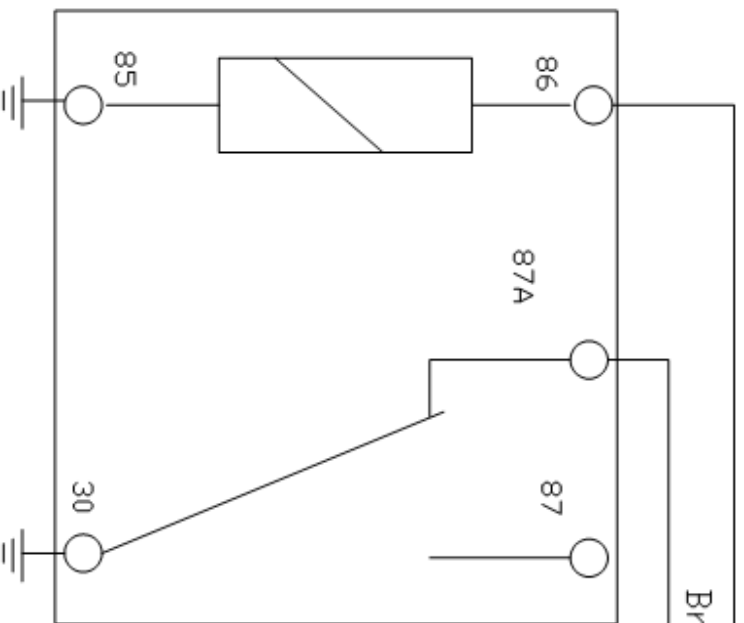

To CMHL Feed wire

Brown Secure-Idle wire

Customer supplied relay

SECURE- IDLE	
Chassis Make	ALL
Year	ALL
Title	CMHL Brake Lt Relay
Size	DWG NO: 01-0080
A	