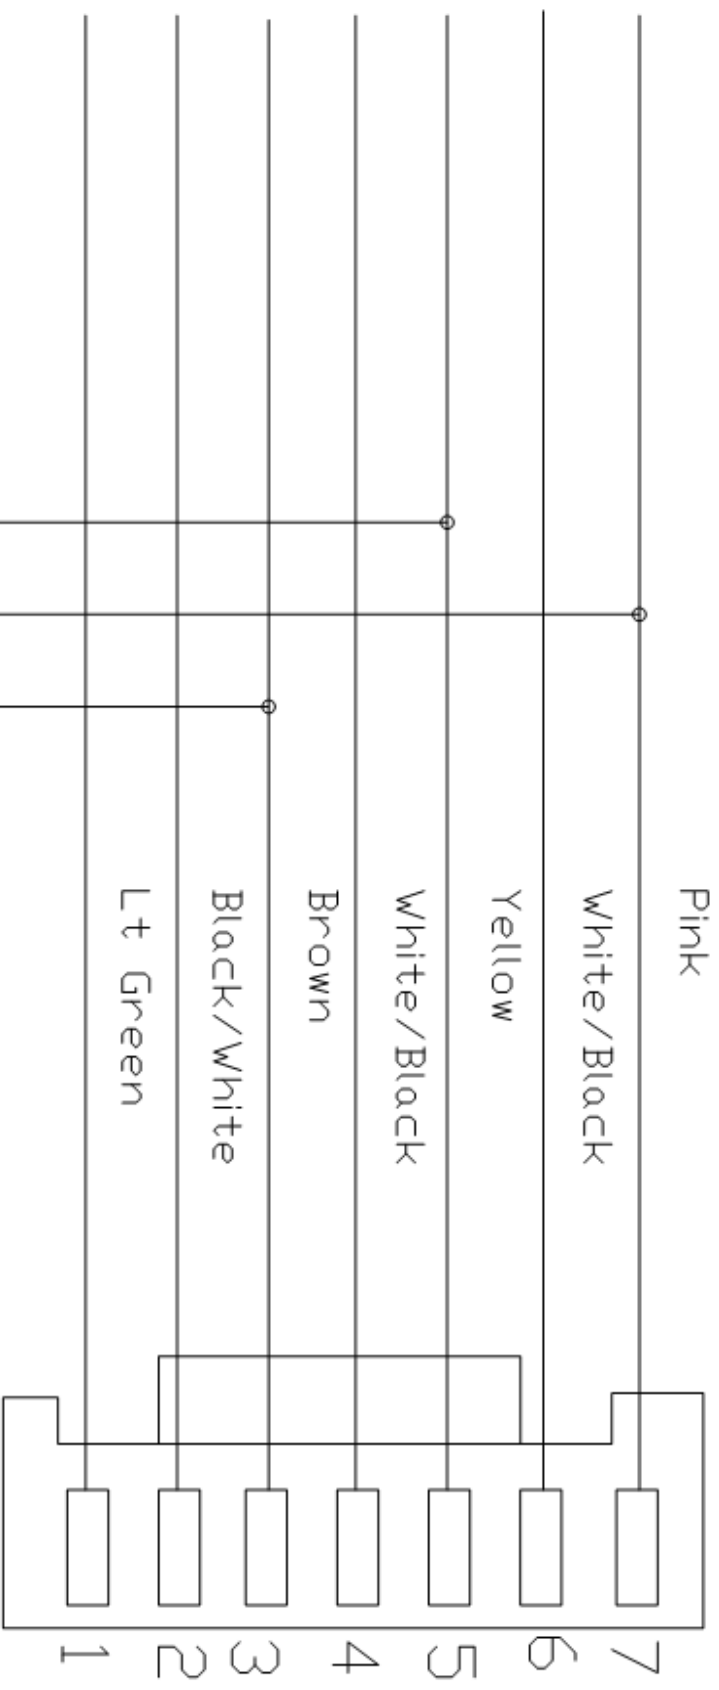

DEM Ignition Switch

Brown wire must be connected to one of these options
 Back up lts. Lt Green
 CMHL White (Must use aux relay Dwg No: 01-0083)

Secure-Idle	
Chassis Make	Year
Chevrolet	07/08
Title	
Uplander	
Size	DWG NO:
A	01-0082