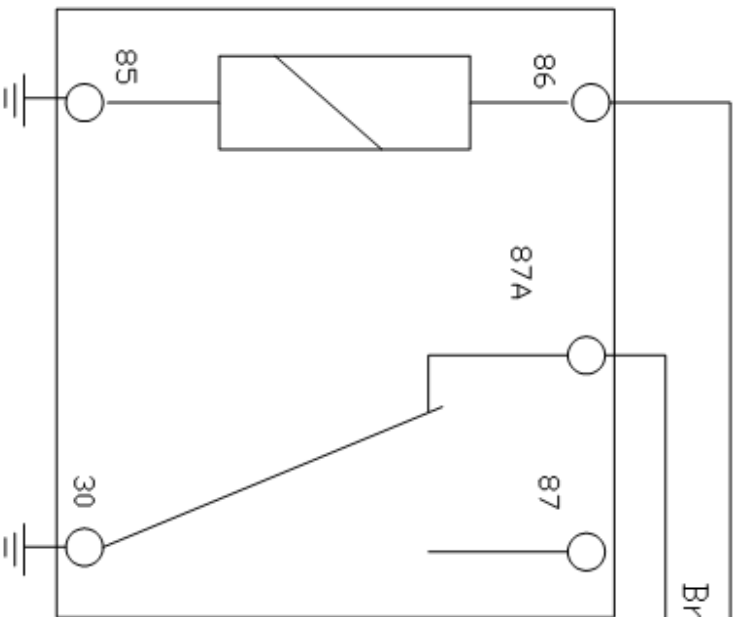

Customer supplied relay

To CMHL Feed Wire White

Brown Secure-Idle wire

SECURE- IDLE

Chassis Make	Year
Chevrolet	07/08

Title CMHL Relay

Size	DWG NO.
A	01-0083