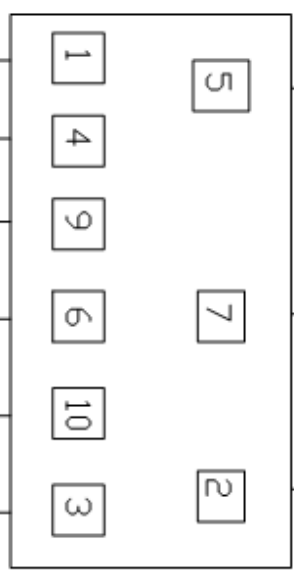

Green
Blue
Violet
White
Yellow
Red 12 GA
Red 10 GA

S I 440 U

Black
Brown
Brown to.
1 Park Neutral Sw
Brown/Yellow 20 GA
on transmission
Brown
8 Not Used
9 Start
10 Hot In Run

G 26 Light Blue 22 GA
A 2 Pink/Black 12 GA
A 1 Red 12 GA
A 81 Dk Green/Red 14 GA
A 21 Dk Blue/White 12 GA
A 41 Yellow 14 GA
A 31 Black/White 12 GA
A 22 Black/Orange 12 GA
Z 2 Black/Lt Green 20 GA

Pin Function

1	HDT OFF RUN START
2	Key In Switch Mod
3.	Key in Switch to Ground
4	Hot Run Start
5	Bat +
6	Hot Run Acc
7	Bat +
8	Not Used
9	Start
10	Hot In Run

Secure - Idle	
Chassis Make	Year
Dodge Intrepid	00/04
Title	
Intrepid	
Size	Dwg No.
A	01-0003 A