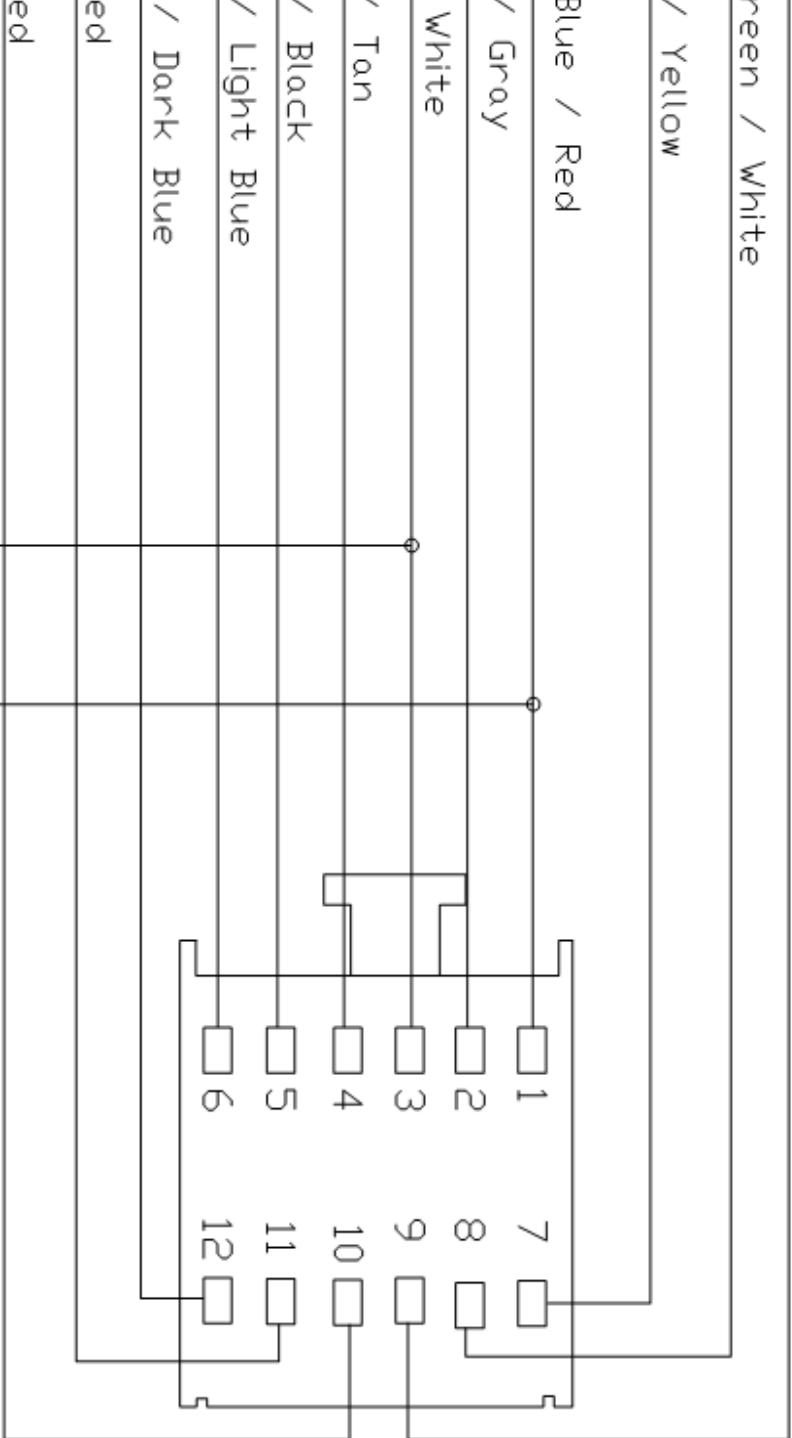

Pink / Light Blue

Wireless Ignition Node Connector

Dark Green / White

Brown / Yellow

Light Blue / Red

White / Gray

Pink / White

Black / Tan

White / Black

White / Light Blue

Yellow / Dark Blue

Not Used

Not Used

NOT USED

Yellow

White

Red 18 Ga.

Red 14 Ga.

BROWN

BLACK

SI 340 TK 06

- 1 To Brake pedal Switch Green / White (second wire in switch Conn)
 - 2 To pin 6 BR/YL Police Upfitter Connector, Use aux relay and Dwg No: 01-0096
- Brown MUST be hooked to 1 DR 2 for unit to work

SECURE-IDLE

Chassis Make DODGE

Year 08/10

Title CHARGER

Size A DWG NO: 01-0095