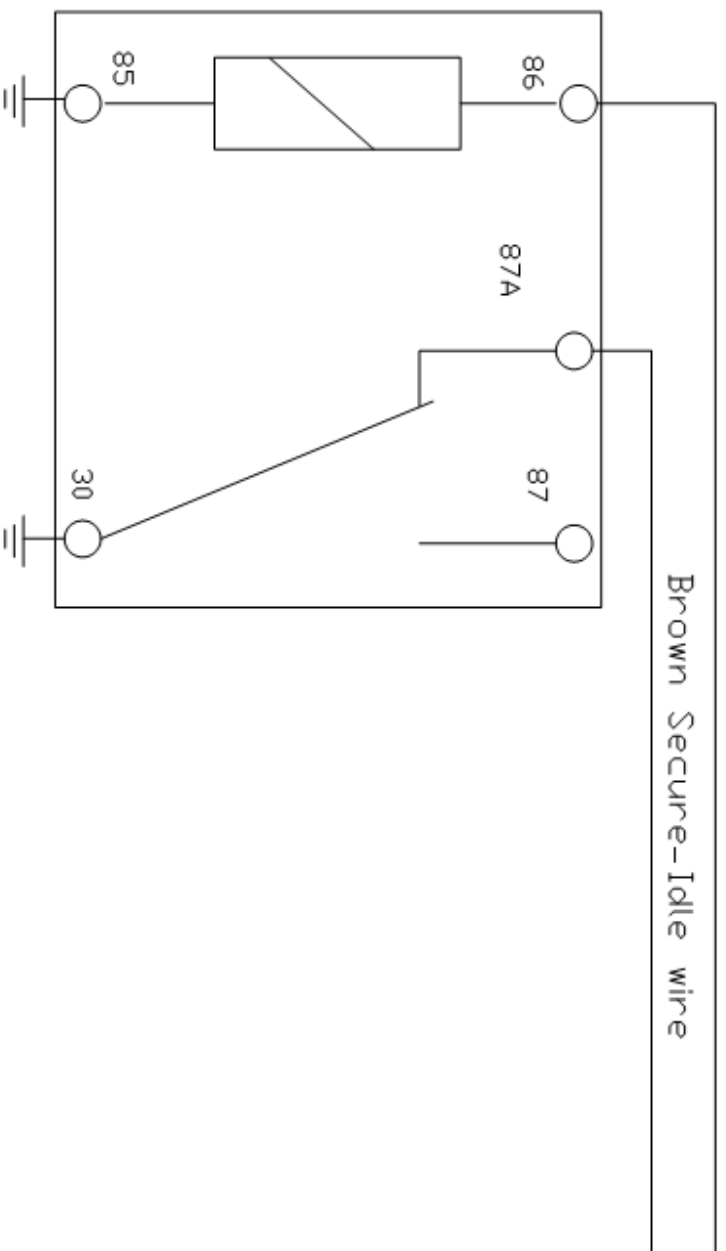

To Pin ND: 6 Brown / Yellow 24 Pin Police Upfitter Connector in center console stack.

Customer supplied relay

SECURE-IDLE

Chassis Make	Year
charger police pkg	

Title Police Relay

Size	DWG NO:	01-0096
A		