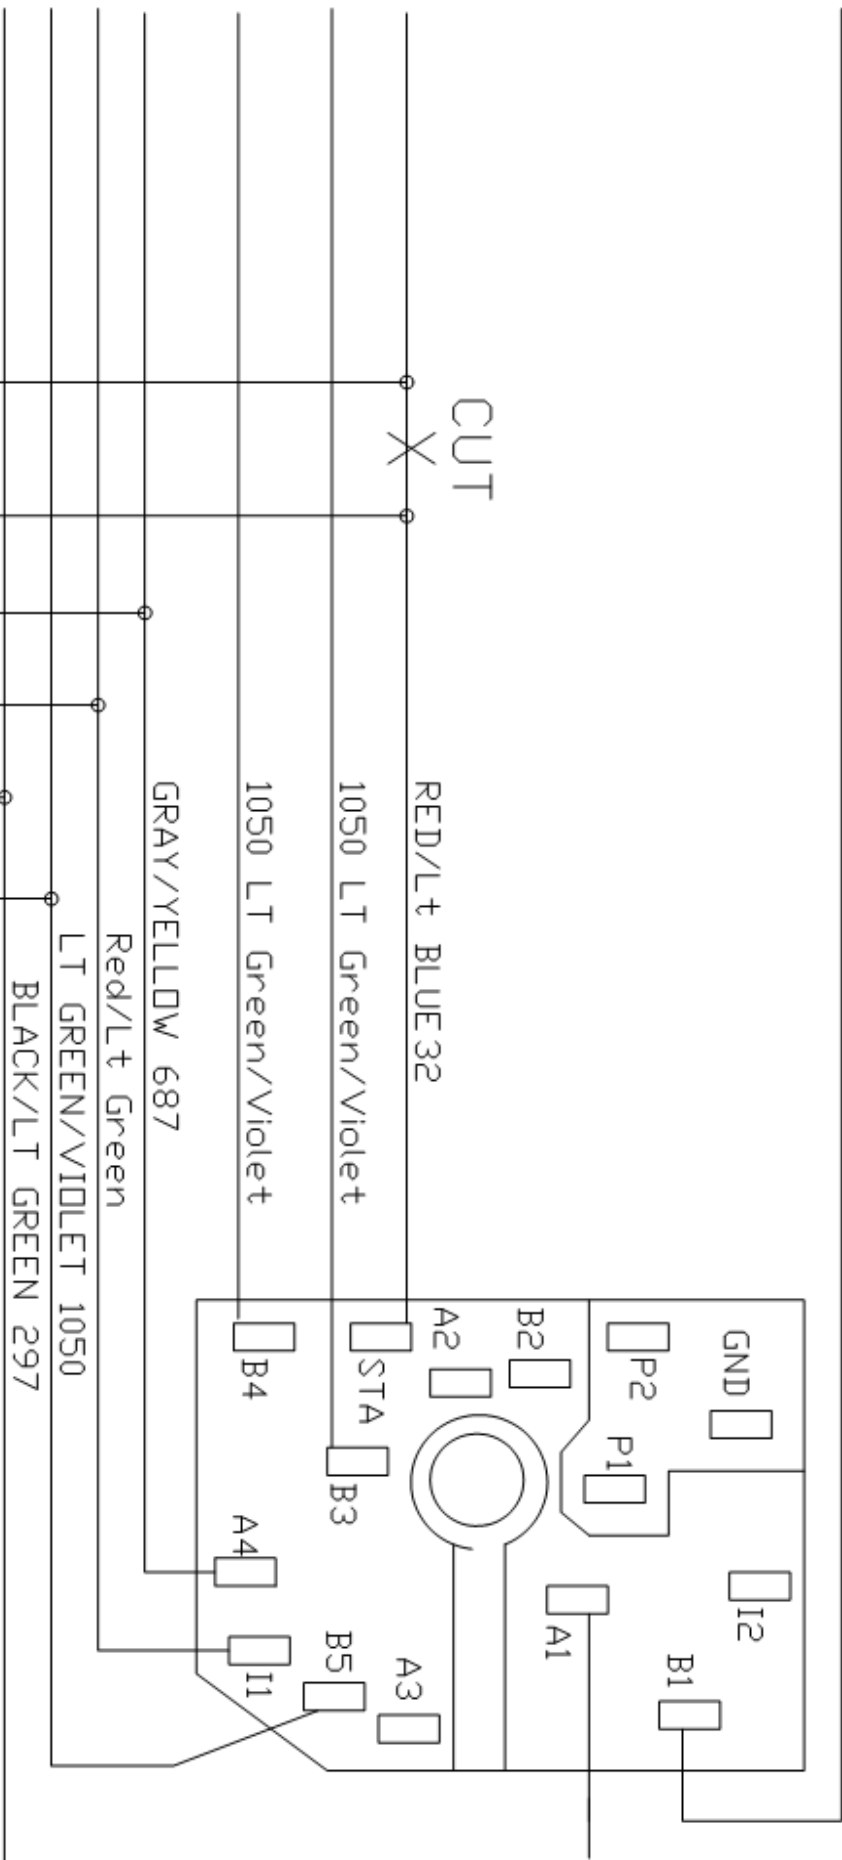

1050 Lt Green/Violet

Green  
Blue  
Yellow  
White  
Red 12 Ga  
Red 10 Ga

BROWN

SI 340 U

Black

To Back Up Lamps Black/Pink

SECURE - IDLE

Chassis Make Taurus/Sable Year 2005

Title 340U Taurus/Sable Early

Size DWG NO: 01-0053

A