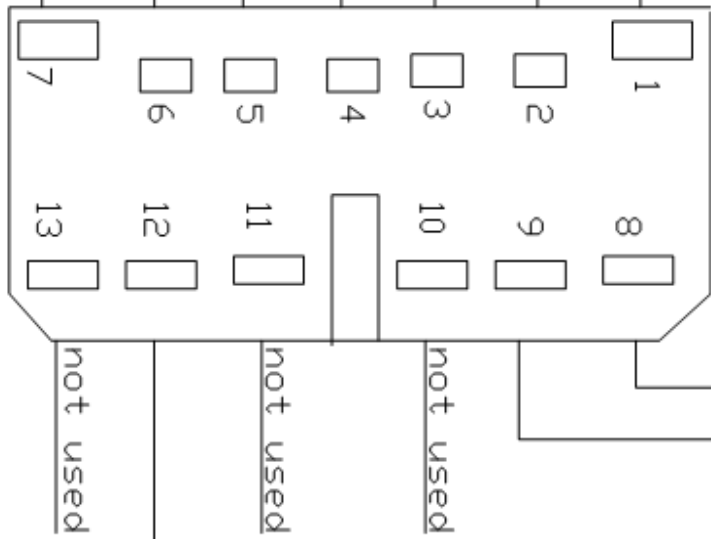

1050 Lt Gren/Violet  
1050 Lt Gren/Violet

687 GRAY/YELLOWW

16 Red/Lt Green

1050 Lt Green/Violet

297 BLACK LT GREEN

not used

32 RED LT BLUE

not used

1050 Lt Gren/Violet

CUT

X

GREEN

BLUE

WHITE

YELLOW

RED 12 GA

RED 10 Ga

BROWN

BLACK

To Back Up Lights Black Pink

SI 340 U

SECURE-IDLE

Chassis Make  
Taurus Sable Late 05/07

Title  
Late Taurus Sable

Size A DWG NO: 01-0054