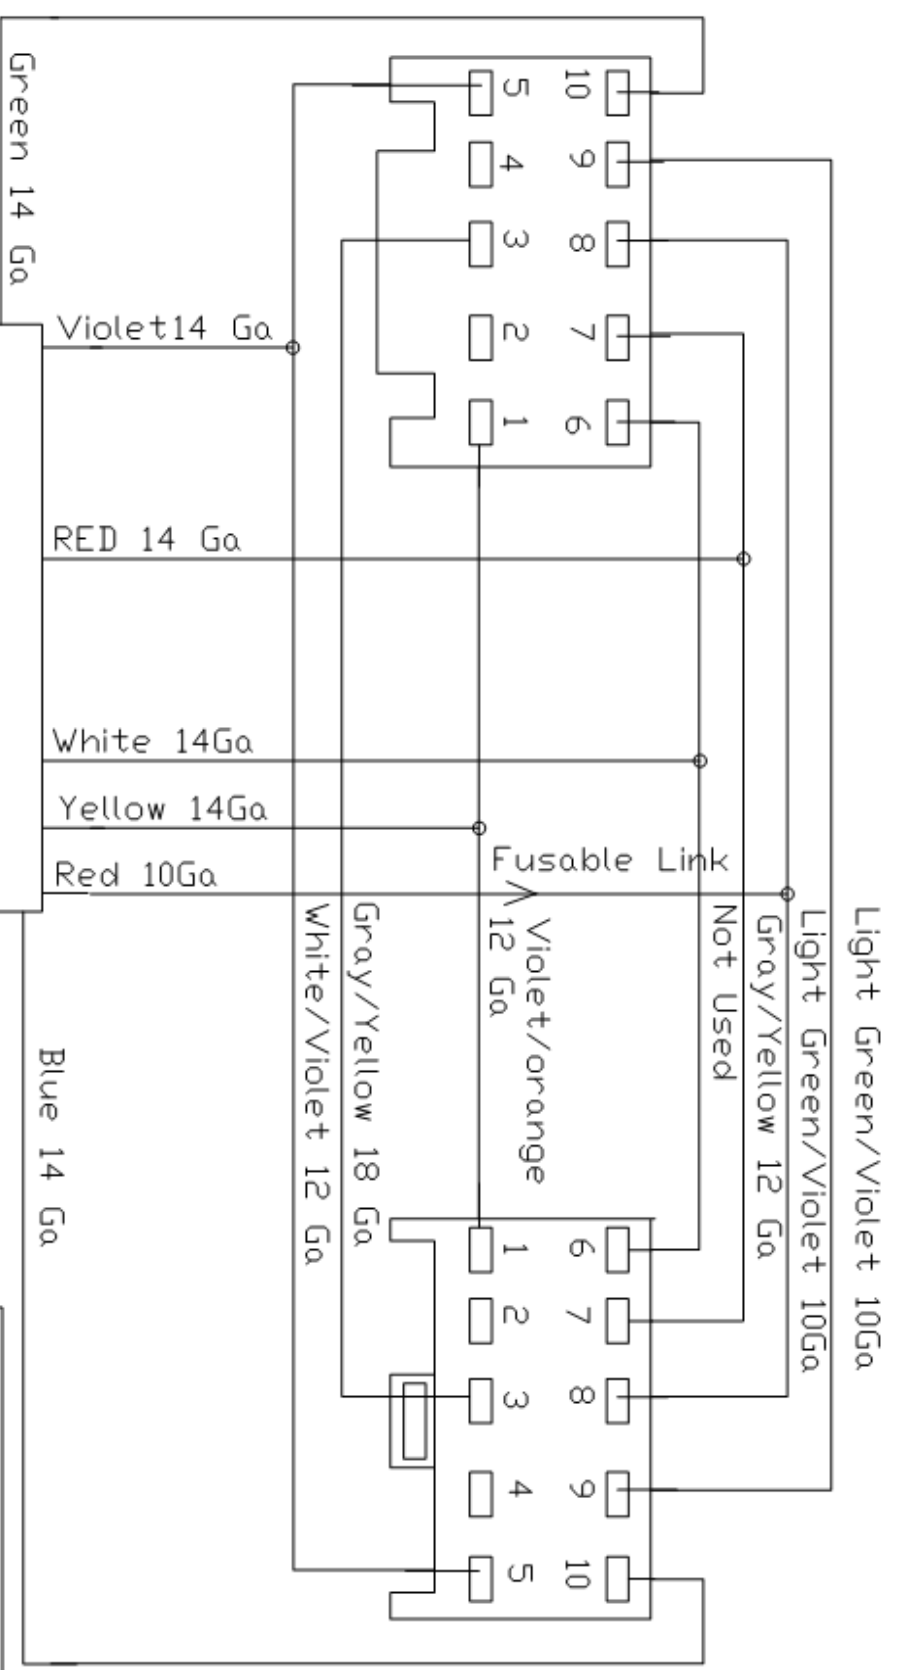

TO HARNESS
 PN. 7282-5564-40
 USE PIN ND 7116-4112-02

TO IGNITION SWITCH
 PN. 7283-5564-40
 USE PIN ND 7114-4112-02

S1440CVTH05
 Crown Vic.

Secure-Idle	
Chassis Make	Year
FORD CROWN VIC	05-11
Title	
IGNITION CONNECTORS	
Size	Dwg No:
A	01-0073