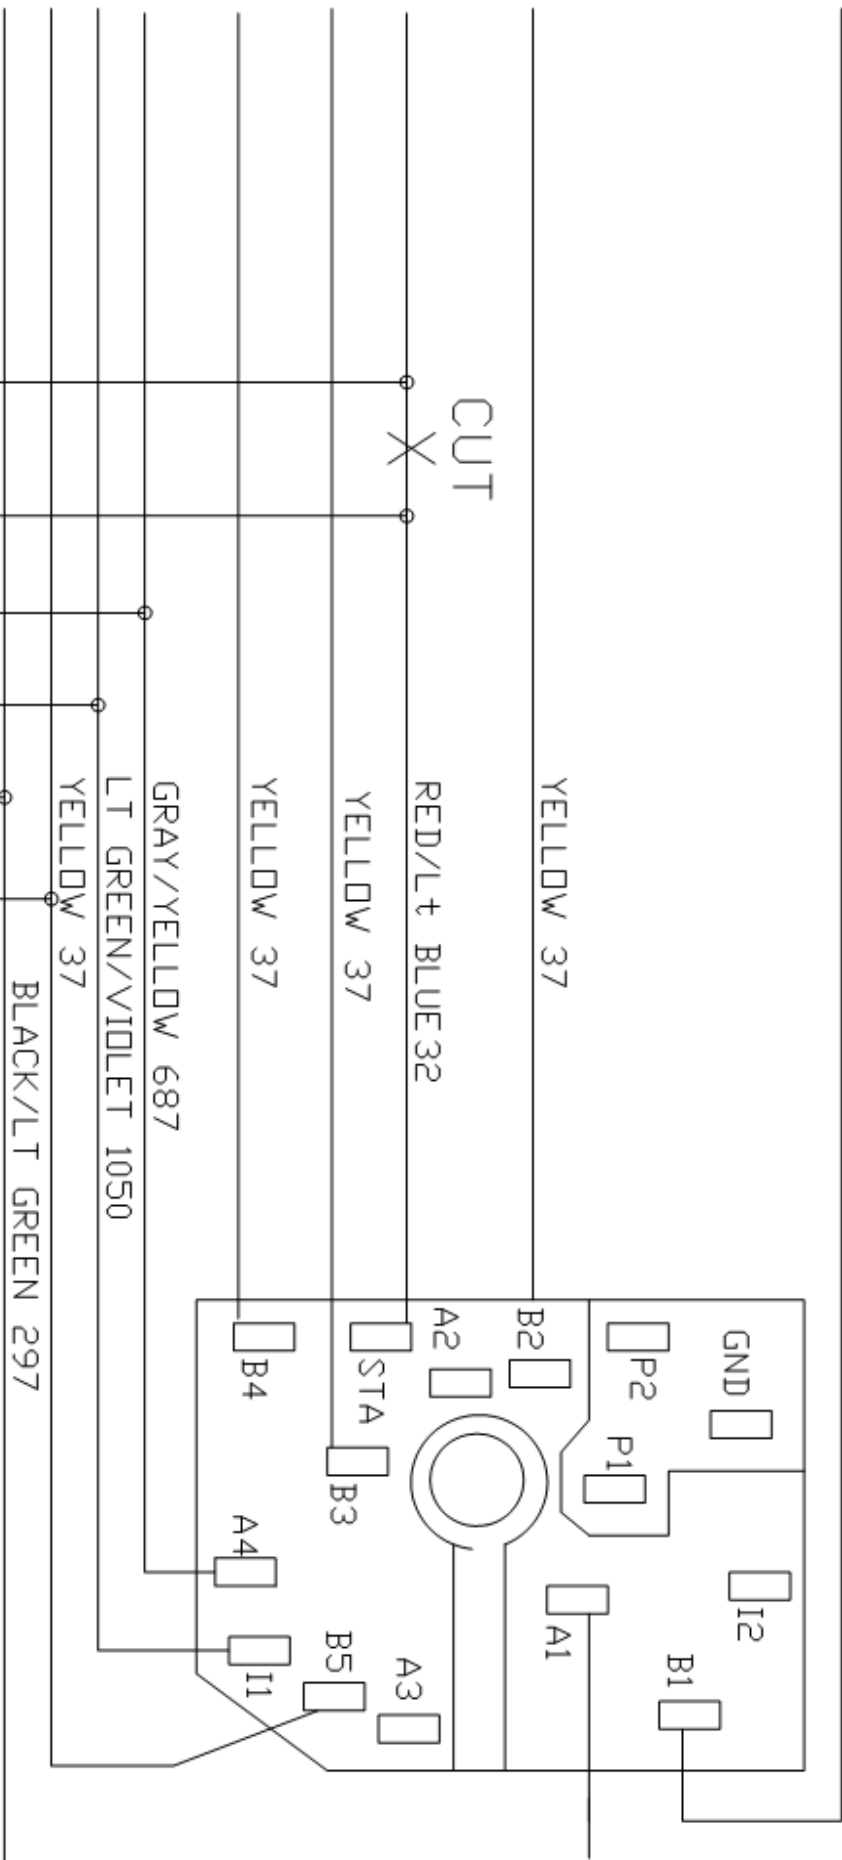

YELLOW 37

YELLOW 37

RED/L + BLUE 32

YELLOW 37

YELLOW 37

GRAY/YELLOW 687

LT GREEN/VIOLET 1050

YELLOW 37

BLACK/LT GREEN 297

CUT

X

Green

Blue

Yellow

White

Red 12 Ga

Red 10 Ga

Brown

Black

To Back Up Lamps Black/Pink

SI 340 U

SECURE-IDLE

Chassis Make
Ford Ranger

Year
04

Title
SI 340 U Ranger

Size
A

DWG NO:
01-0041