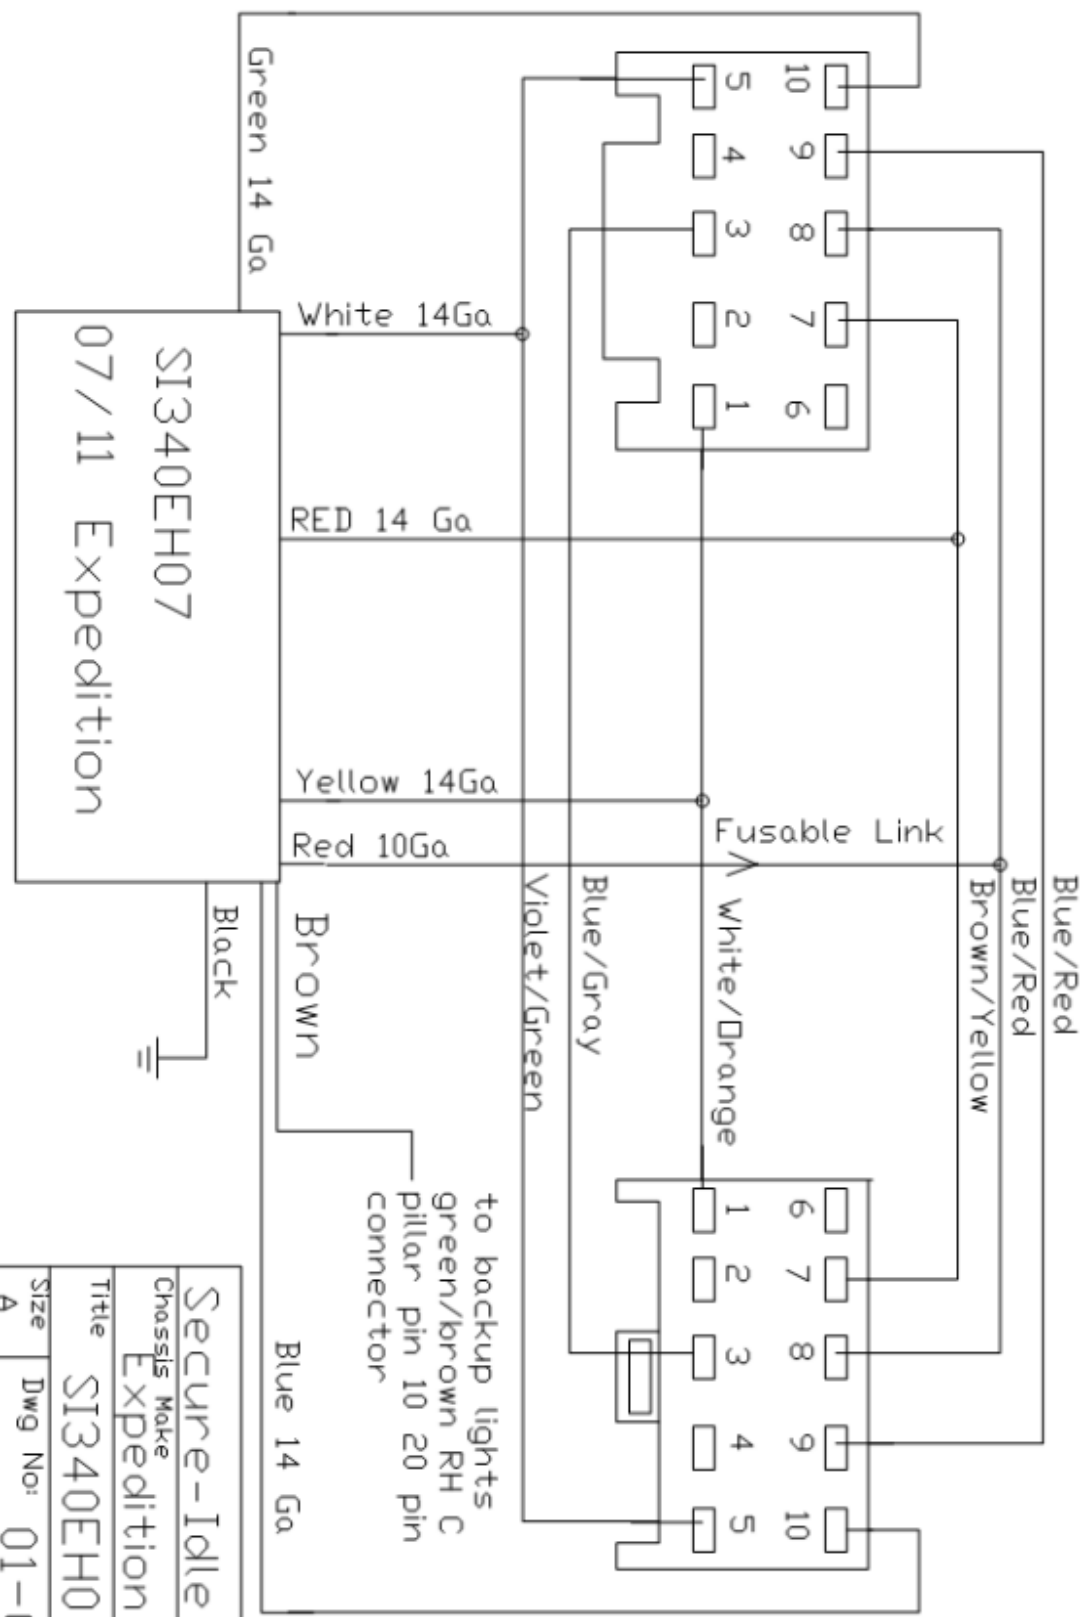

TD HARNESS
 PN. 7282-5564-40
 USE PIN ND 7116-4112-02

TD IGNITION SWITCH
 PN. 7283-5564-40
 USE PIN ND 7114-4112-02

SI340EH07
 07/11 Expedition

Secure-Idle	
Chassis Make	Year
Expedition	07/12
Title	
SI340EH07	
Size	Dwg No:
A	01-0075