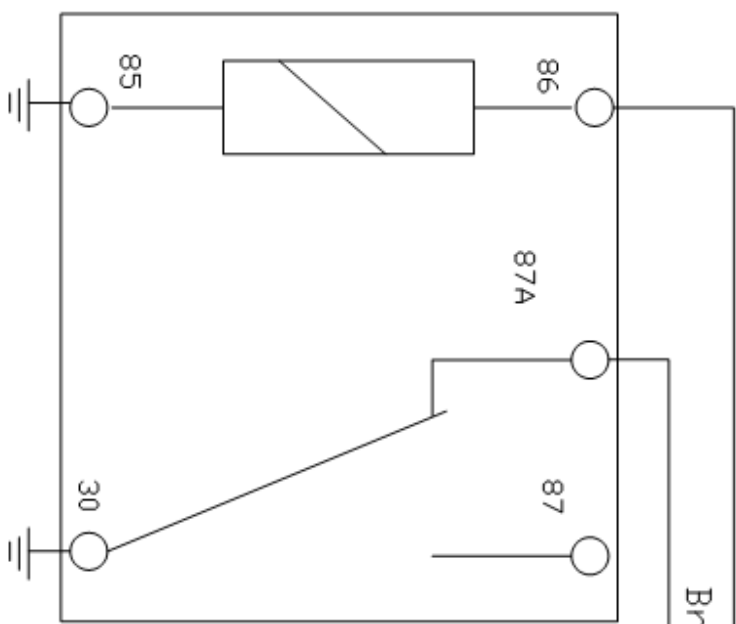

to CMHL feed wire Violet/White

Brown Secure-Idle wire

Customer supplied relay

SECURE - IDLE

Chassis Make Year

Title CMHL Relay

Size DWG NO: 01-0088
A