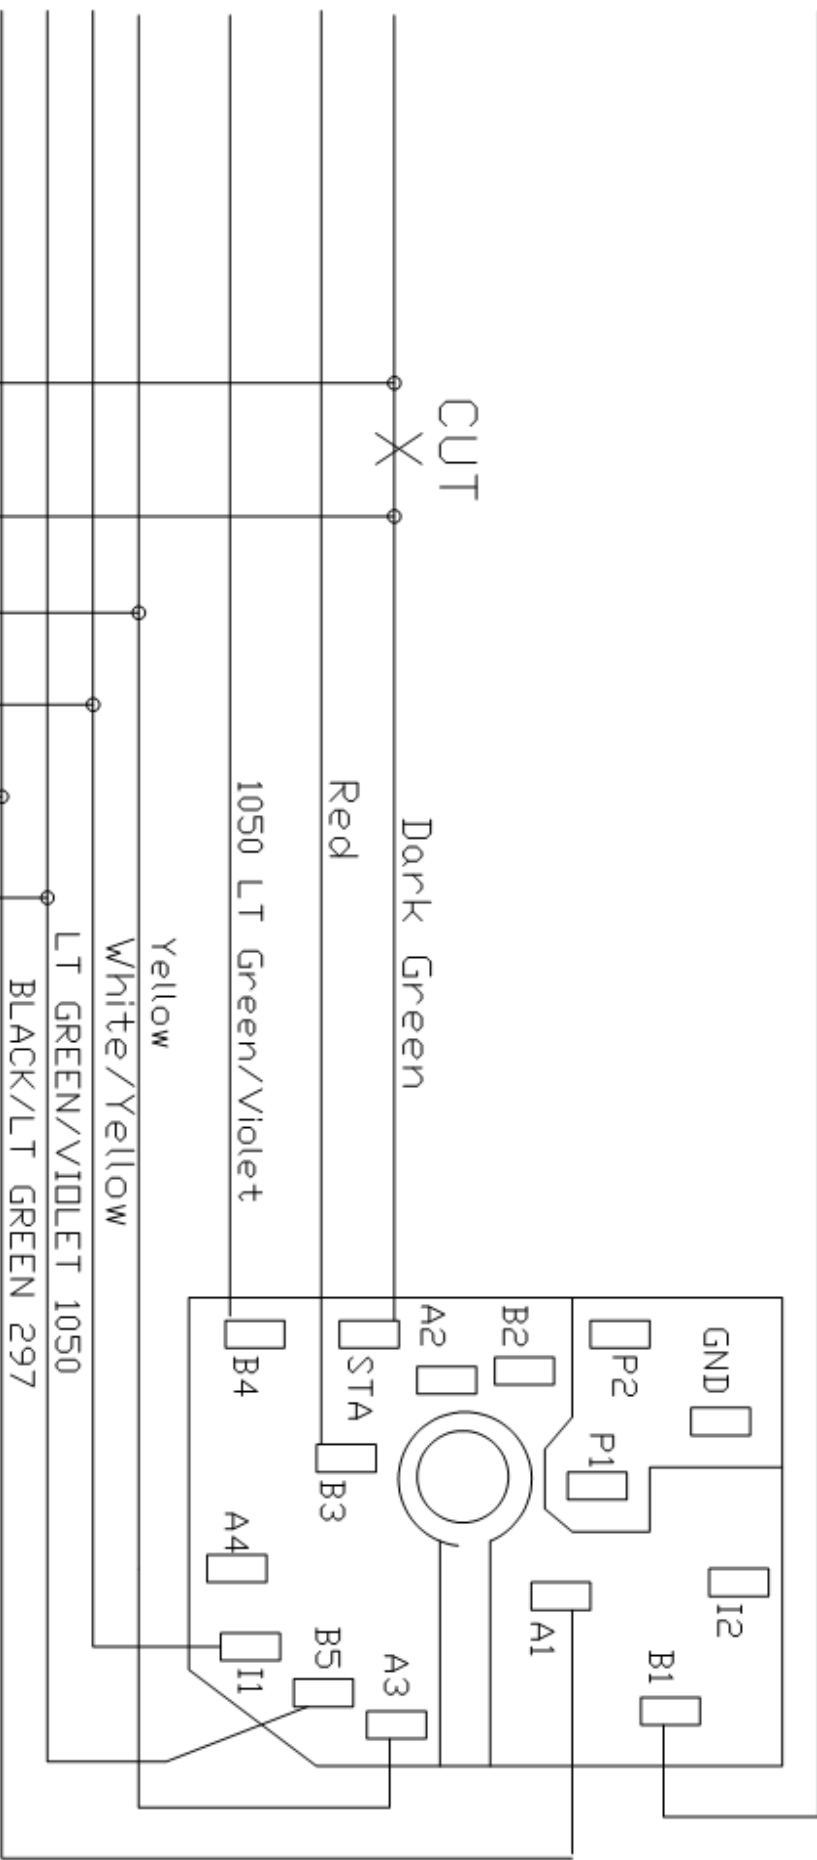

Red

To Back Up Lamps Black/Pink

SI 340 U

Brown

Black

SECURE-IDLE

Chassis Make Year
Ford 2003

Title
Windsstar

Size DWG NO: 01-0093
A