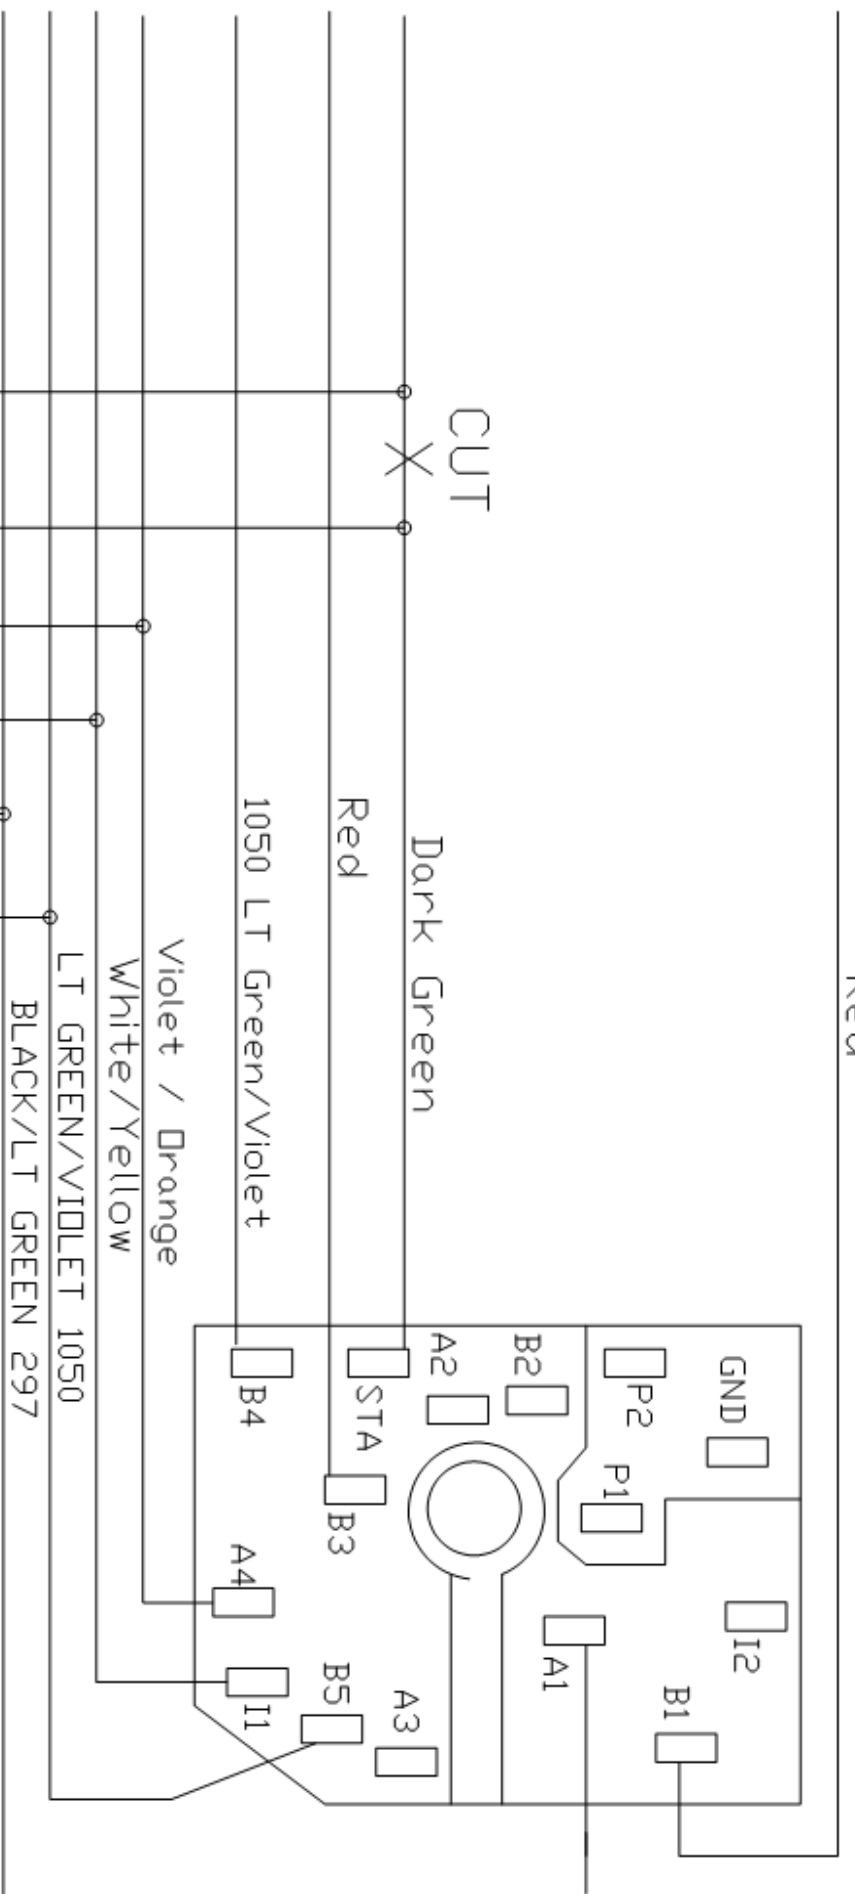

Red

To Back Up Lamps Black/Pink

SECURE- IDLE

Chassis Make **Ford** Year **2004**

Title **Freeslar**

Size **A** DWG NO. **01-0094**