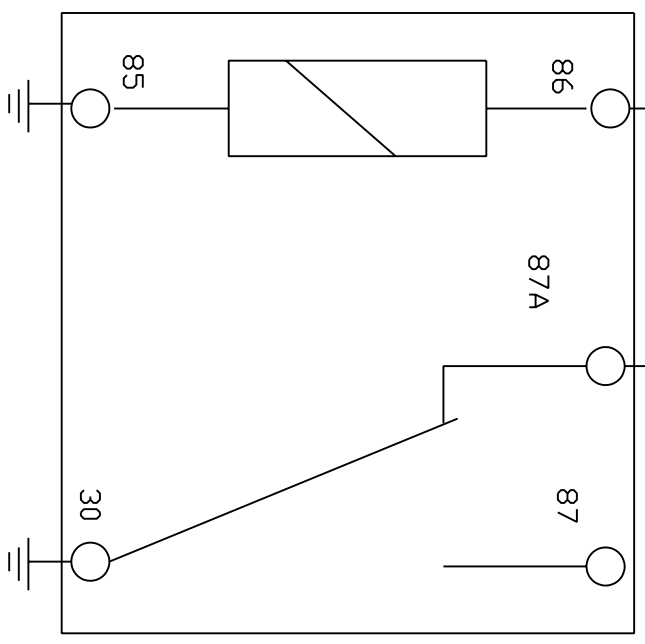

to CMHL feed wire Violet/White

Brown Secure Idle wire

Customer supplied relay

SECURE IDLE	
Chassis Make	Escape
Year	2009
Title CMHL Relay	
Size	DWG NO:
A	01-0104