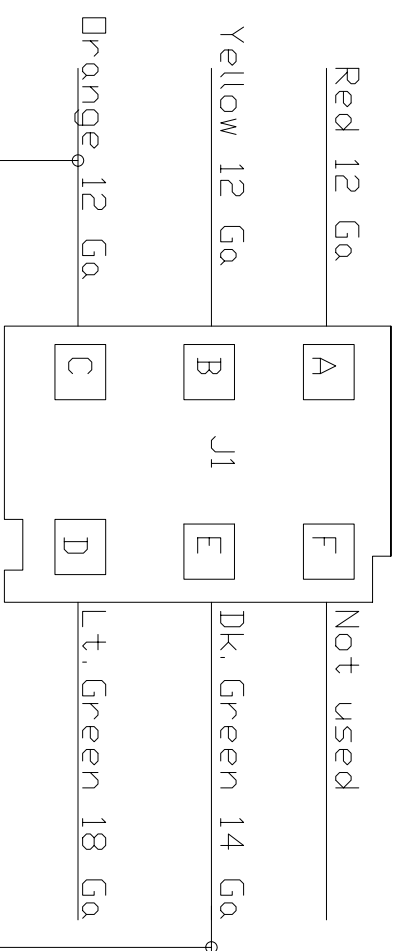

White
Pn: 12110075
Female

Black
Pn: 12162229
Female

- OPTION
1. To B/U Lamps, Brown 14 Ga at right Kick Panel
 2. Park Brake Sw. LT.Green
 3. Customer Supplied Switch

Secure Idle

Chassis Make		Year
Impala		00/05

Title
Impala 440 U

Size	Dwg No;
A	01-0006 B