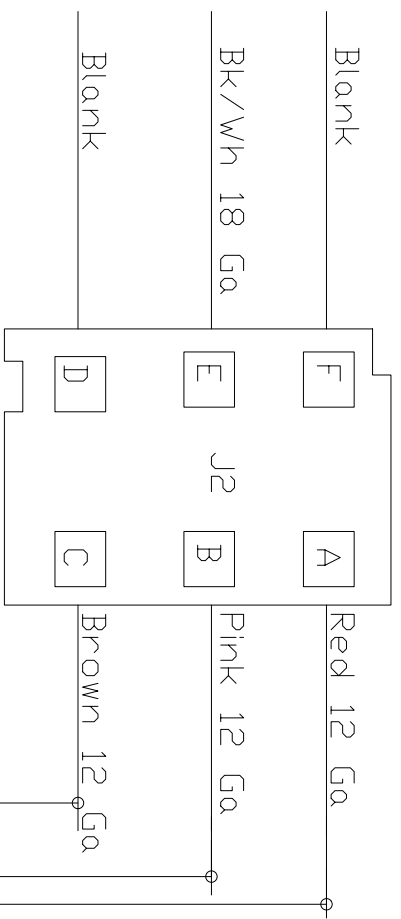

White
Pn: 12110075
Female

Black
Pn: 12162229
Female

- OPTION
1. To B/U Lamps, Brown 14 Ga at right Kick Panel
 2. Park Brake Sw. LT.Green
 3. Customer Supplied Switch

Secure Idle

Chassis Make		Year
Impala		00/05

Title
Impala 440 U

Size	Dwg No;
A	01-0006 B