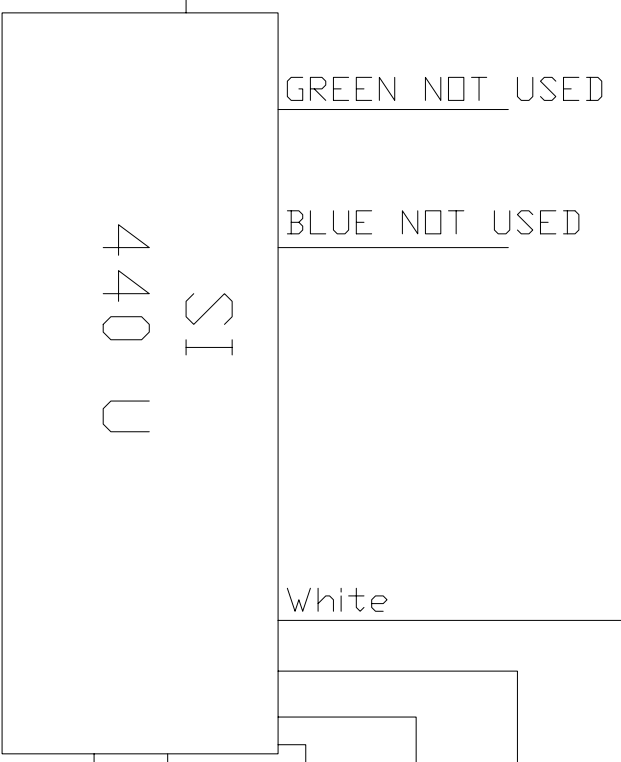

White
Pn: 12110075
Female

Black
Pn: 12162229
Female

- OPTION
1. To B/U Lamps, Brown 14 Ga at right Kick Panel
 2. Park Brake Sw. LT.Green
 3. Customer Supplied Switch

Secure Idle

Chassis Make		Year
Impala		00/05

Title
Impala 440 U

Size	Dwg No;
A	01-0006 B