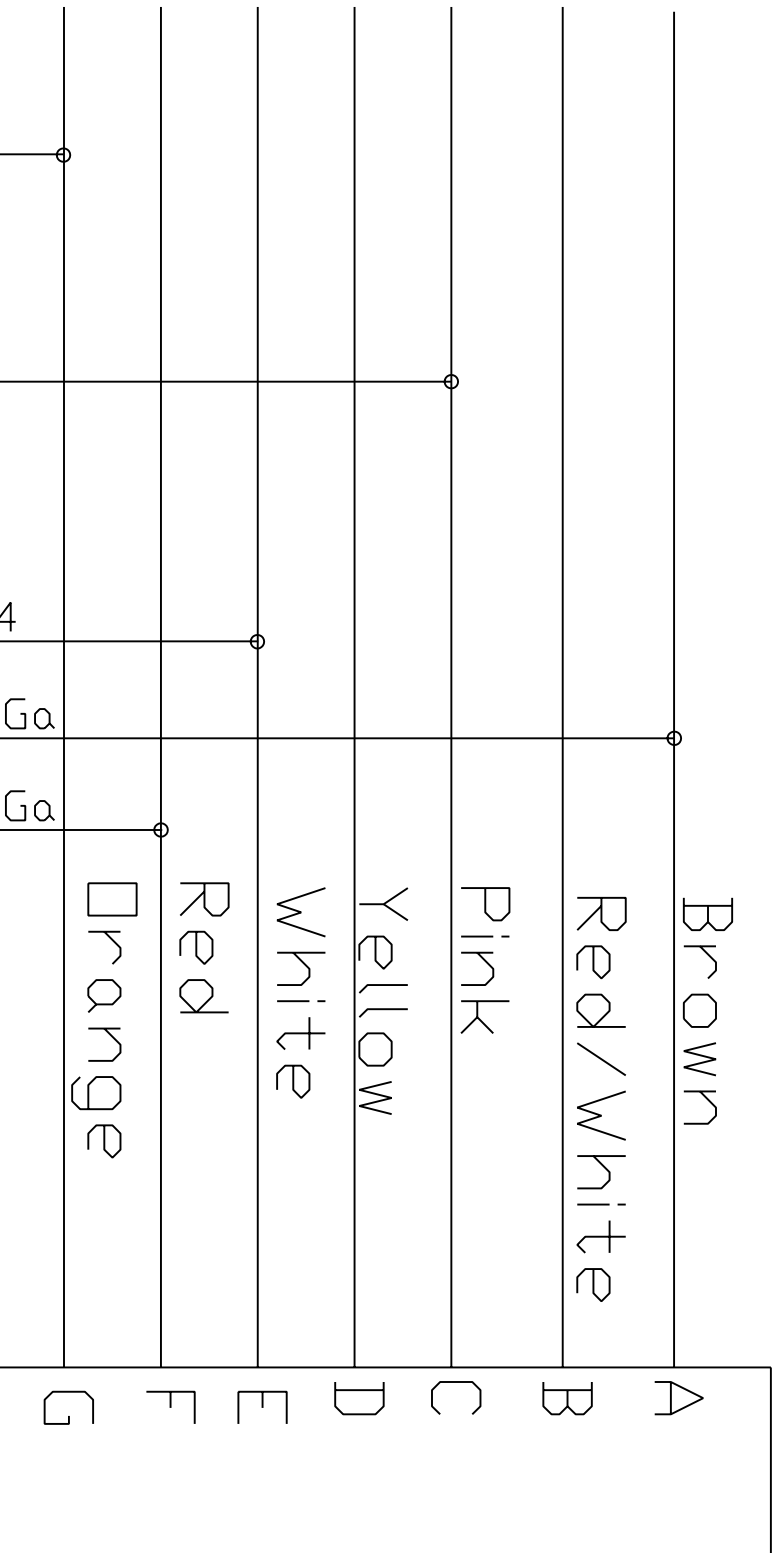

DEM Ignition Switch Connector

Connect Brown to either of these options

1. Brake Lt. Switch White
2. Back Up Lts Lt Green

CMHL Yellow (Must use Aux Relay) See 01-0080

BROWN

BLACK

<h2>Secure Idle</h2>	
Chassis Make	Year
Chevrolet	2008
Title	
Trail Blazer	
Size	DWG NO:
A	01-0079