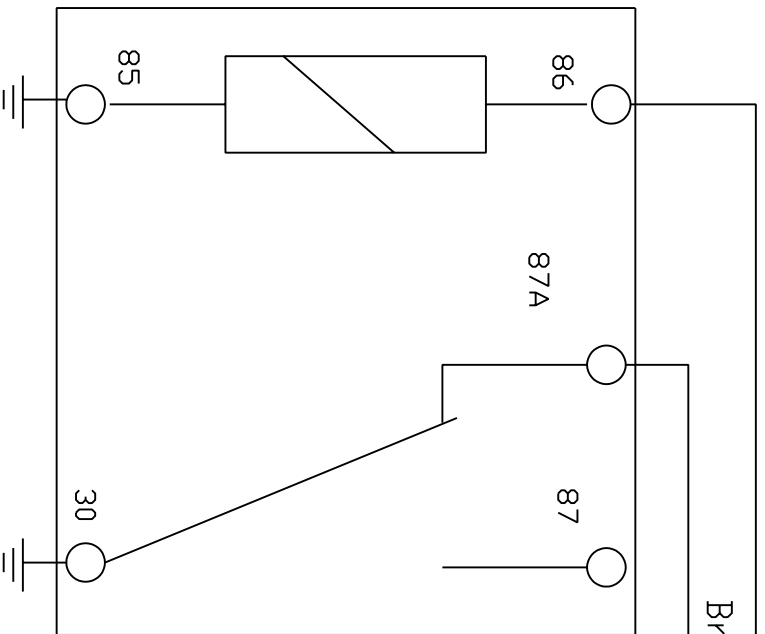

To CMHL Feed wire

Brown Secure Idle wire

Customer supplied relay

SECURE IDLE

Chassis Make

ALL

Year  
ALL

Title  
CMHL Brake Lt Relay

Size

DWG NO:

01-0080

A