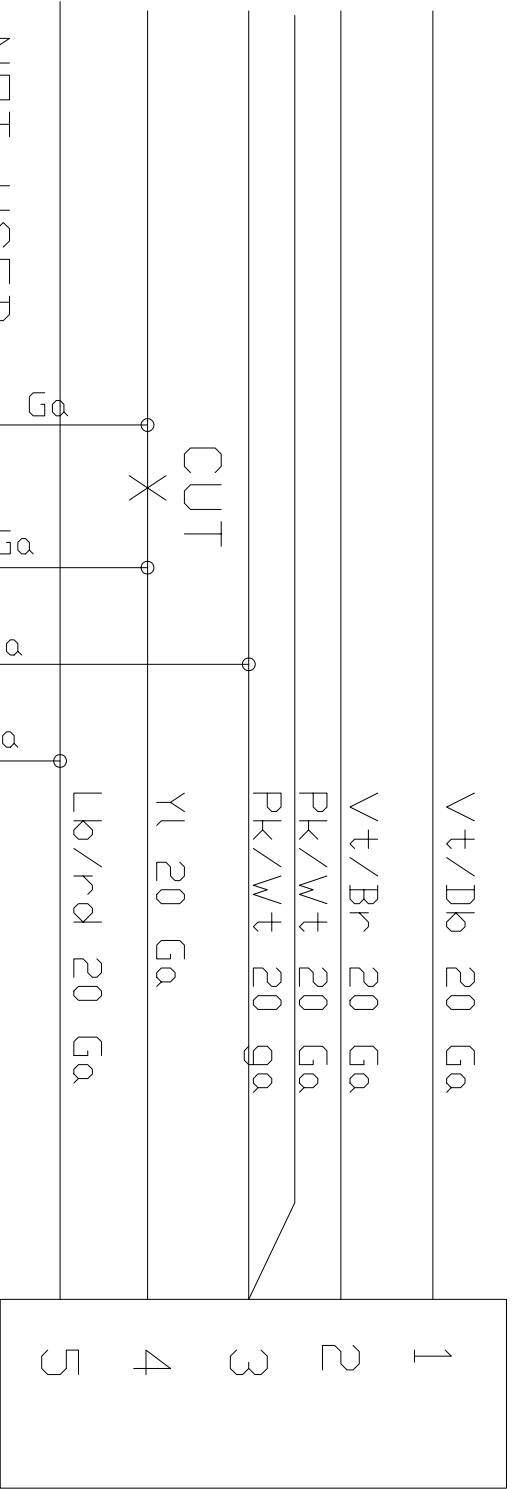

Brown

To back up lamps
White / Lt Green

Secure Idle

Chassis Make
Dodge Caravan

Title
340 U Caravan

Size
A

DWG NO:
01-0036

Year
04/05