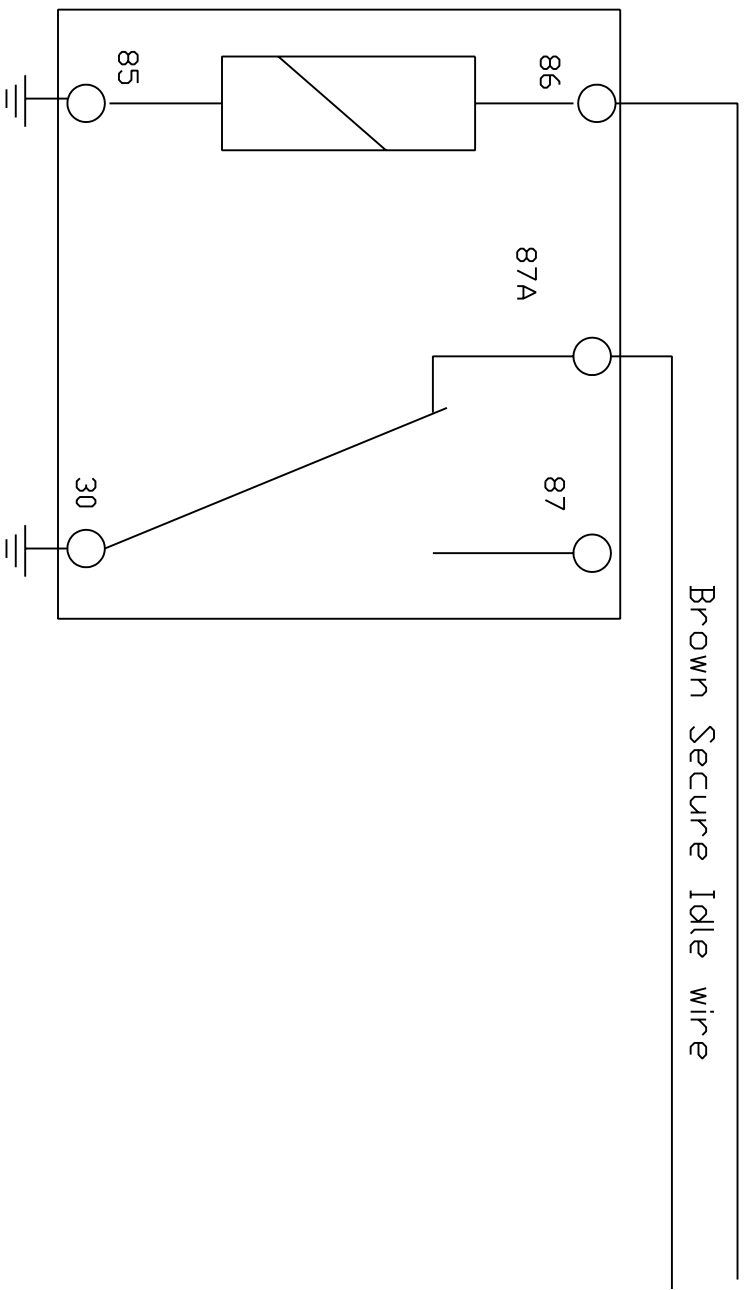

To Pin ND: 6 Brown / Yellow 24 Pin Police Upfitter Connector in center console stack.

Customer supplied relay

<b>SECURE IDLE</b>	
Chassis Make	Year
charger police pkg	2008
Title Police Relay	
Size	DWG NO:
A	01-0096