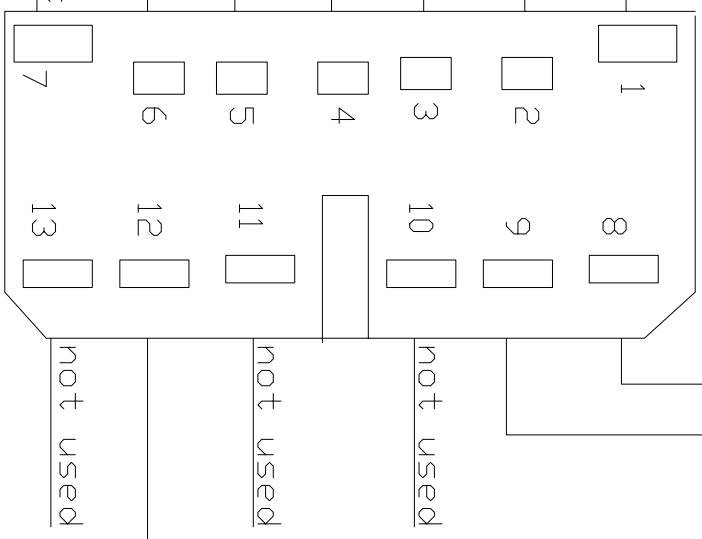

BLUE

WHITE

YELLOW

RED 12 GA

RED 10 Ga

BROWN

BLACK

To Back Up Lights Black/Pink

SI 340 U

SECURE IDLE

Chassis Make Taurus Sable Late Year 2005

Title Late Taurus Sable

Size A DWG NO: 01-0054