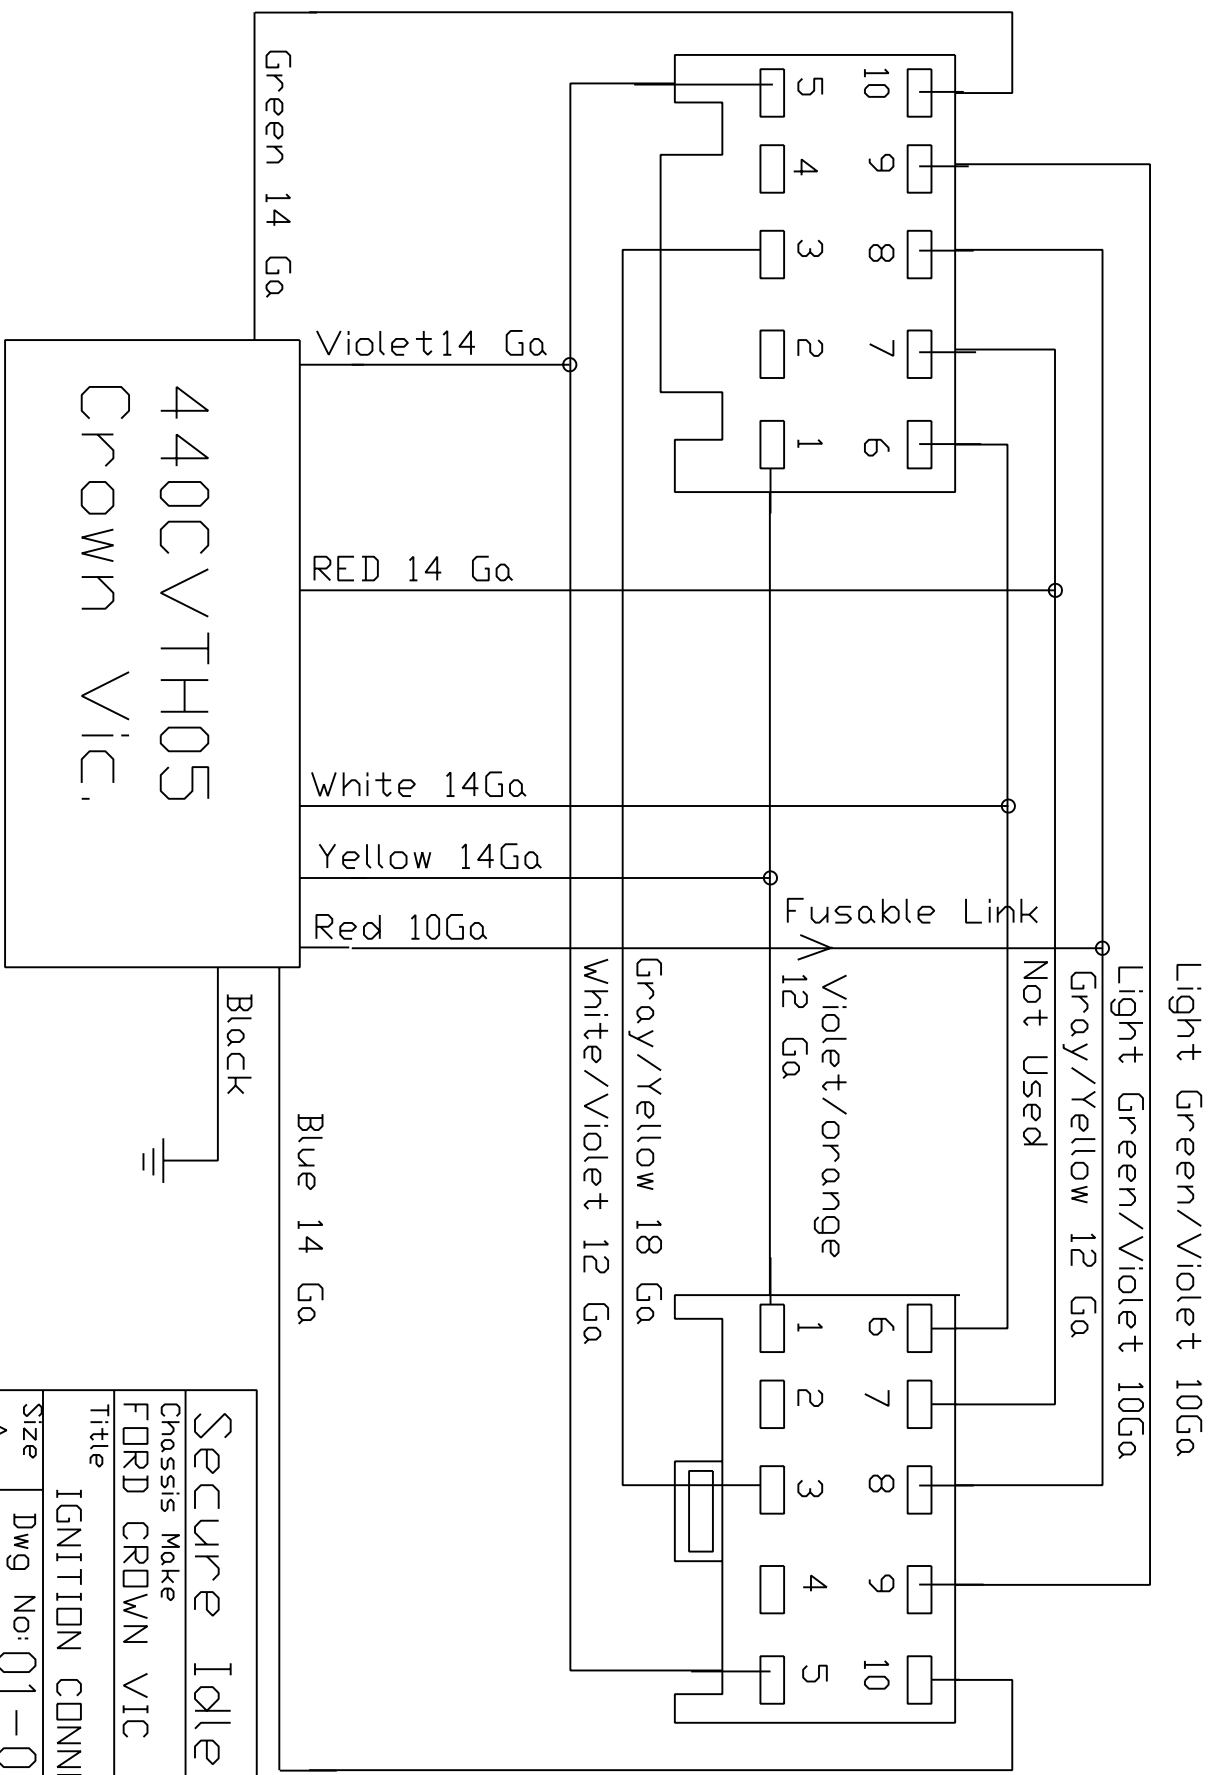

TD HARNNESS
 PN. 7282-5564-40
 USE PIN ND 7116-4112-02

TD IGNITION SWITCH
 PN. 7283-5564-40
 USE PIN ND 7114-4112-02

| | |
|---------------------|---------|
| Secure Idle | |
| Chassis Make | Year |
| FORD CROWN VIC | 06/7 |
| Title | |
| IGNITION CONNECTORS | |
| Size | Dwg No: |
| A | 01-0073 |