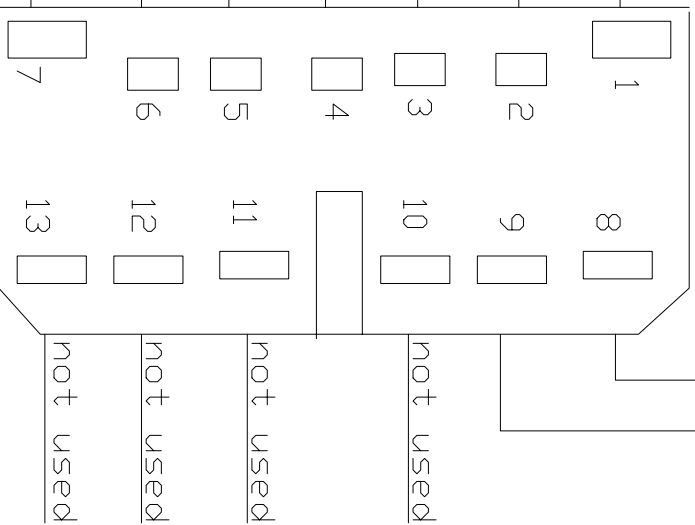

37 YELLOW

687 GRAY/YELLOW

1050 LT Green PINK

37 YELLOW

297 BLACK LT GREEN

not used

32 RED LT BLUE

not used

37 YELLOW

CUT

GREEN

BLUE

WHITE

YELLOW

RED 12 GA

RED 10 Ga

BROWN

BLACK

SI 340 U

To Back Up Lights Black/Pink

SECURE IDLE

Chassis Make
Ford Ranger

Year
2005

Title
SI 340 U Ranger

Size
A

DWG NO:
01-0049