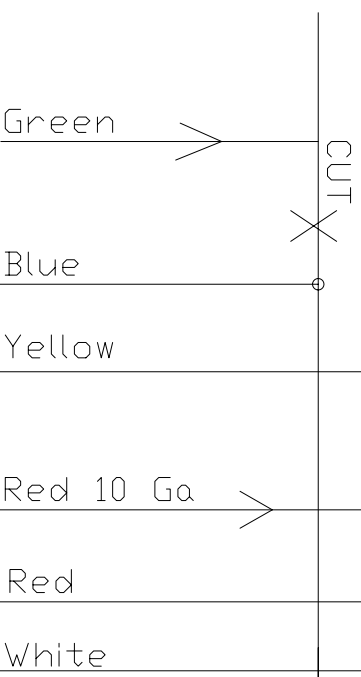

41 Black/Lt.blue

687 Gray/Yellow

687 Gray/Yellow

37 Yellow

37 Yellow

Not Used

297 Black/Lt Green

16 Red/Lt.Green

16 Red/Lt.Green

33 White/Pink

NOTE:

A2-A2
I1-I2
Connected together
Inside Ignition Switch

Secure Idle	
Chassis Make	Year
Ford E Series	95/04
Title	
E 340 T	
Size	DWG NO:
A	01-0010