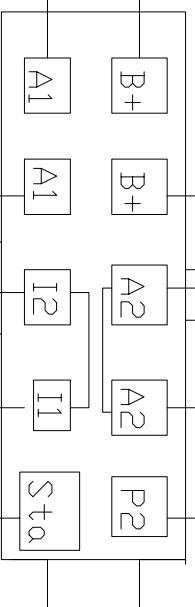

41 Black/Lt.blue

687 Gray/Yellow

687 Gray/Yellow

37 Yellow

37 Yellow

Not Used

297 Black/Lt Green

16 Red/Lt.Green

16 Red/Lt.Green

33 White/Pink

NOTE:

A2-A2
I1-I2
Connected together
Inside Ignition Switch

Secure Idle	
Chassis Make	Year
Ford E Series	95/04
Title	
E 340 T	
Size	DWG NO:
A	01-0010